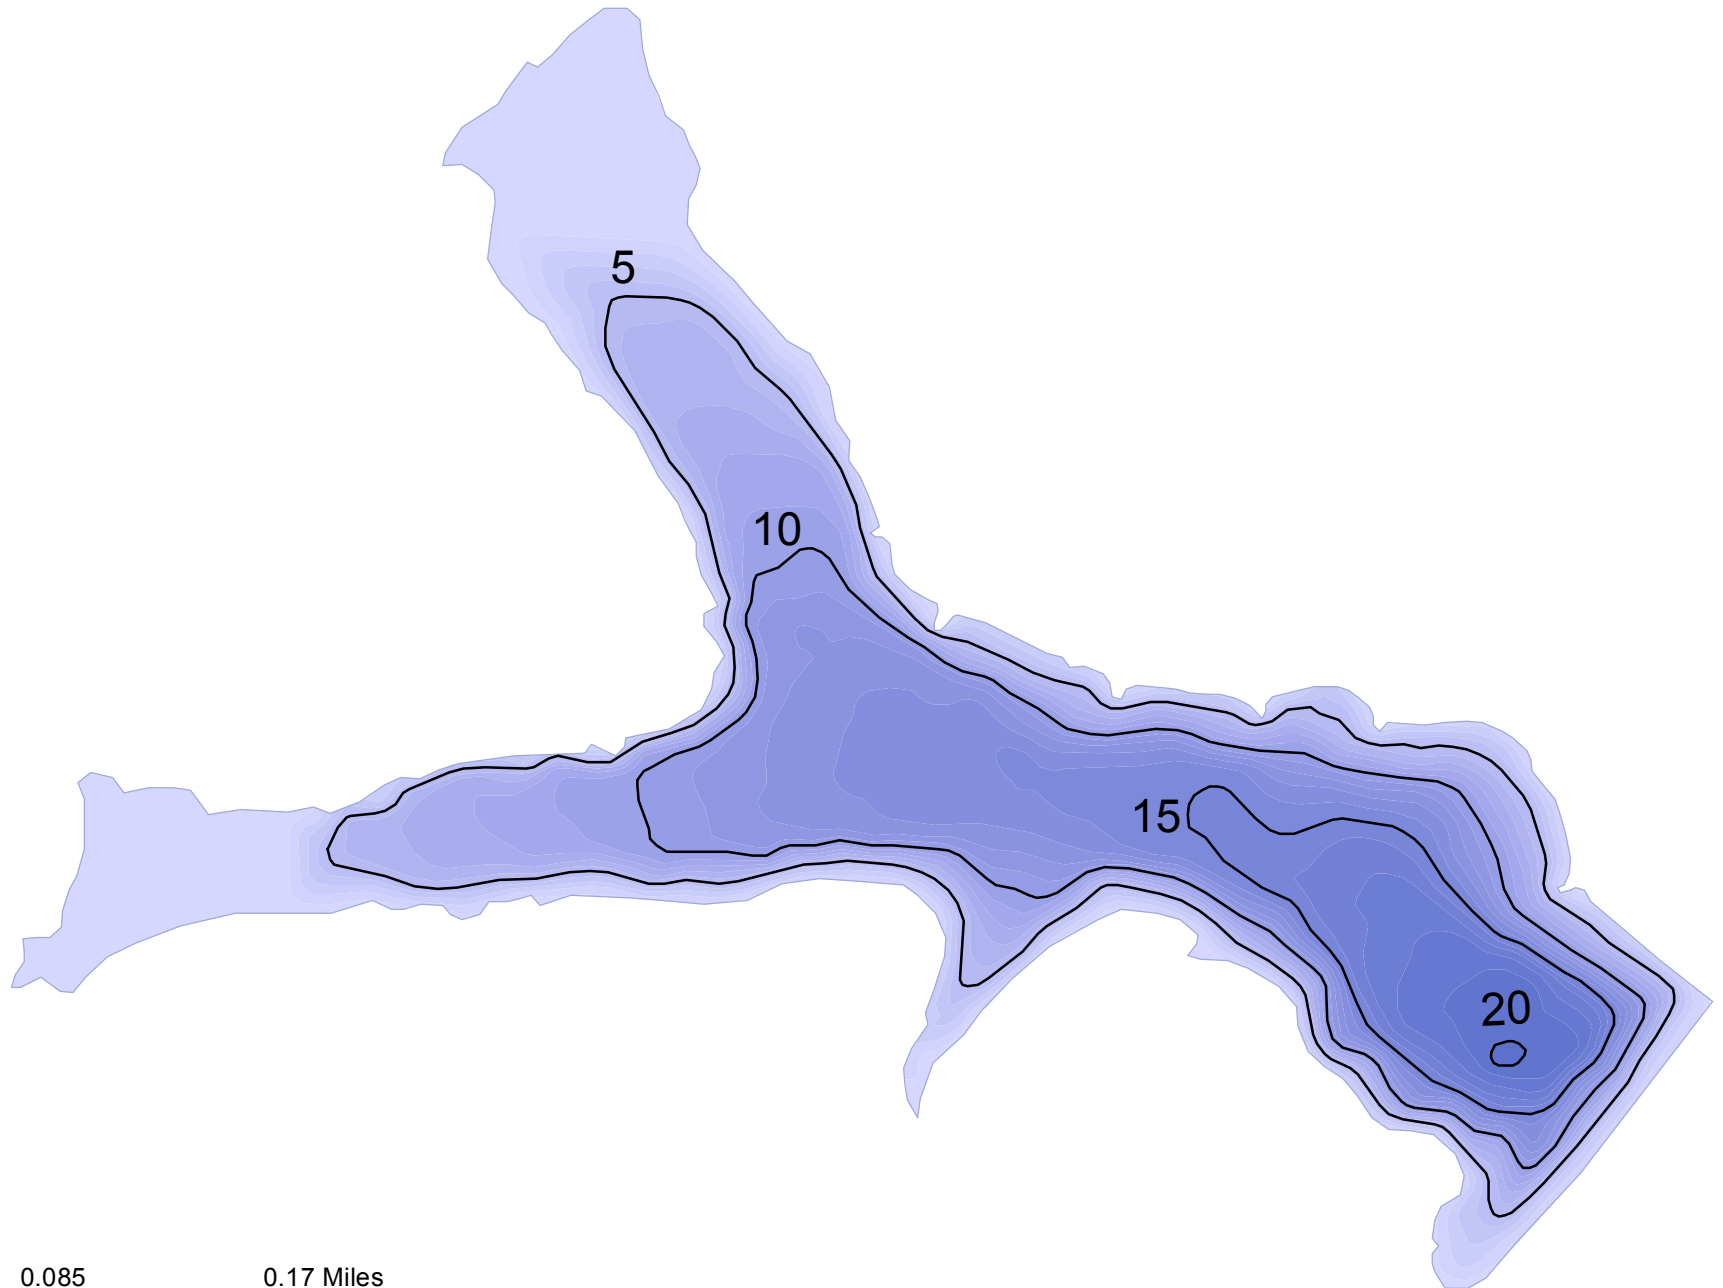

Pike County Public Fishing Lake

0 0.0425 0.085 0.17 Miles