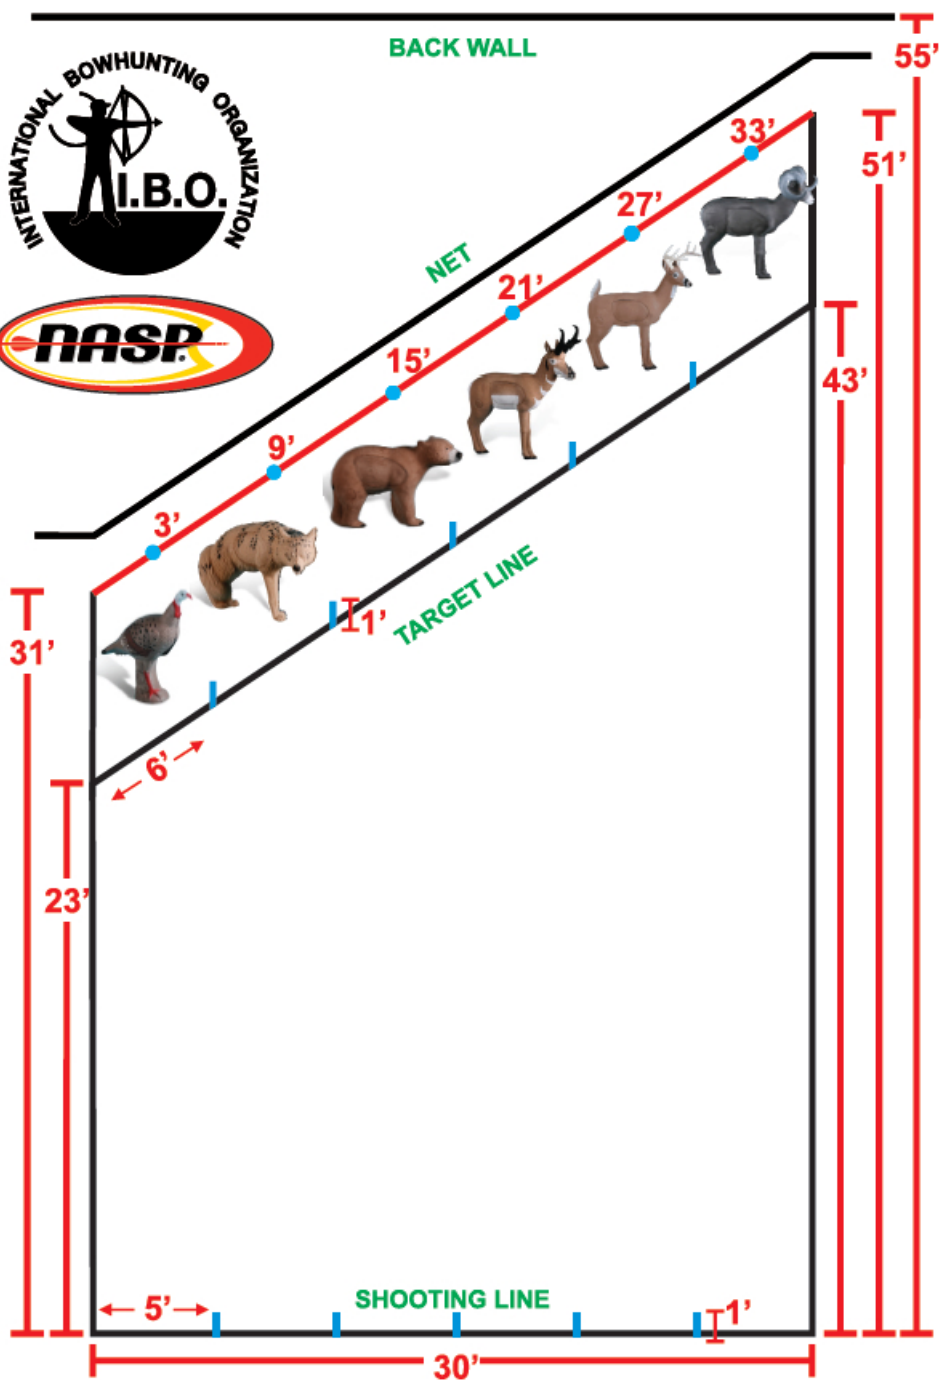

NASP® / IBO 3D CHALLENGE RANGE SETUP

** Identical to the NASP® Bullseye range layout, the WAITING LINE is placed 4 yards or meters behind the SHOOTING LINE. The COACHES ALLEY is then placed 4 yards or meters behind the WAITING LINE.