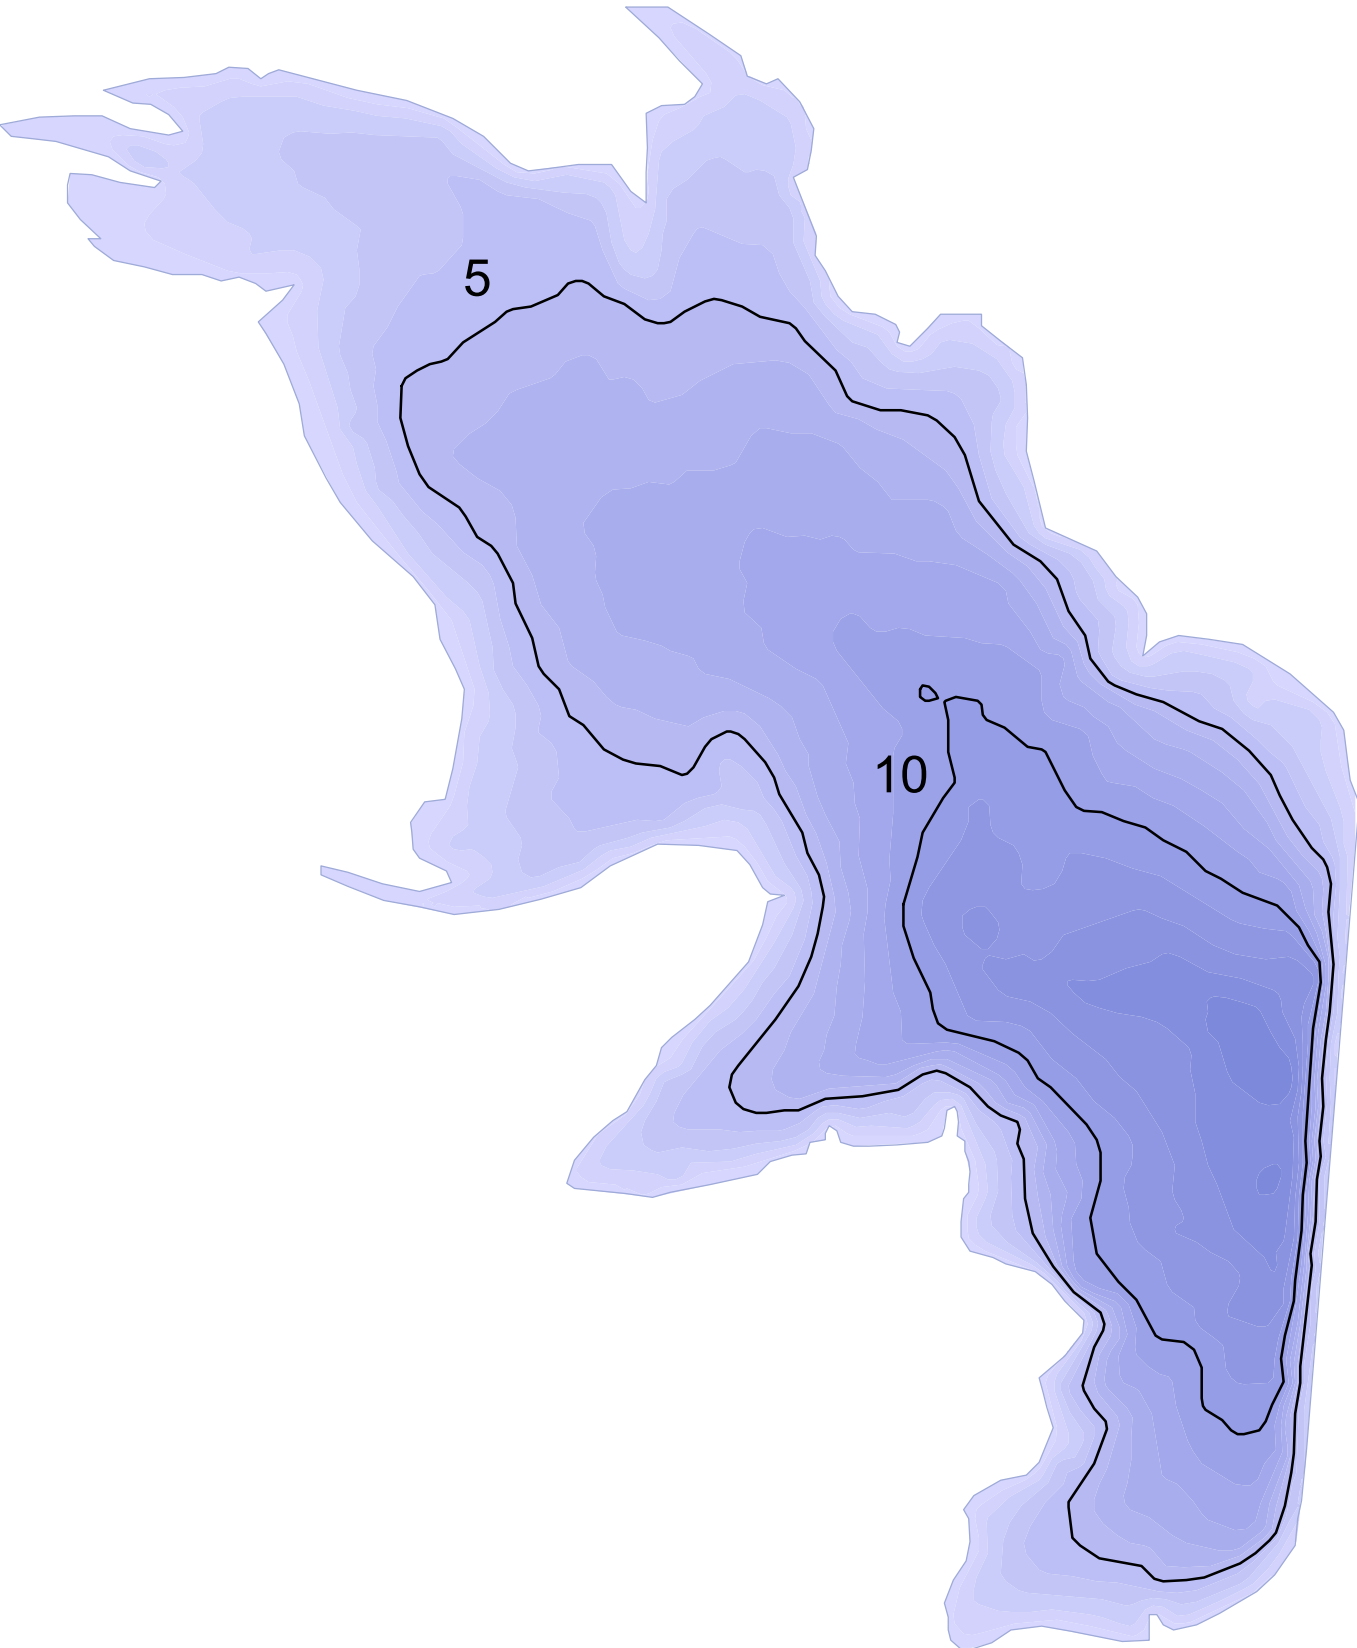

Crenshaw County Public Fishing Lake

0 0.0375 0.075 0.15 Miles