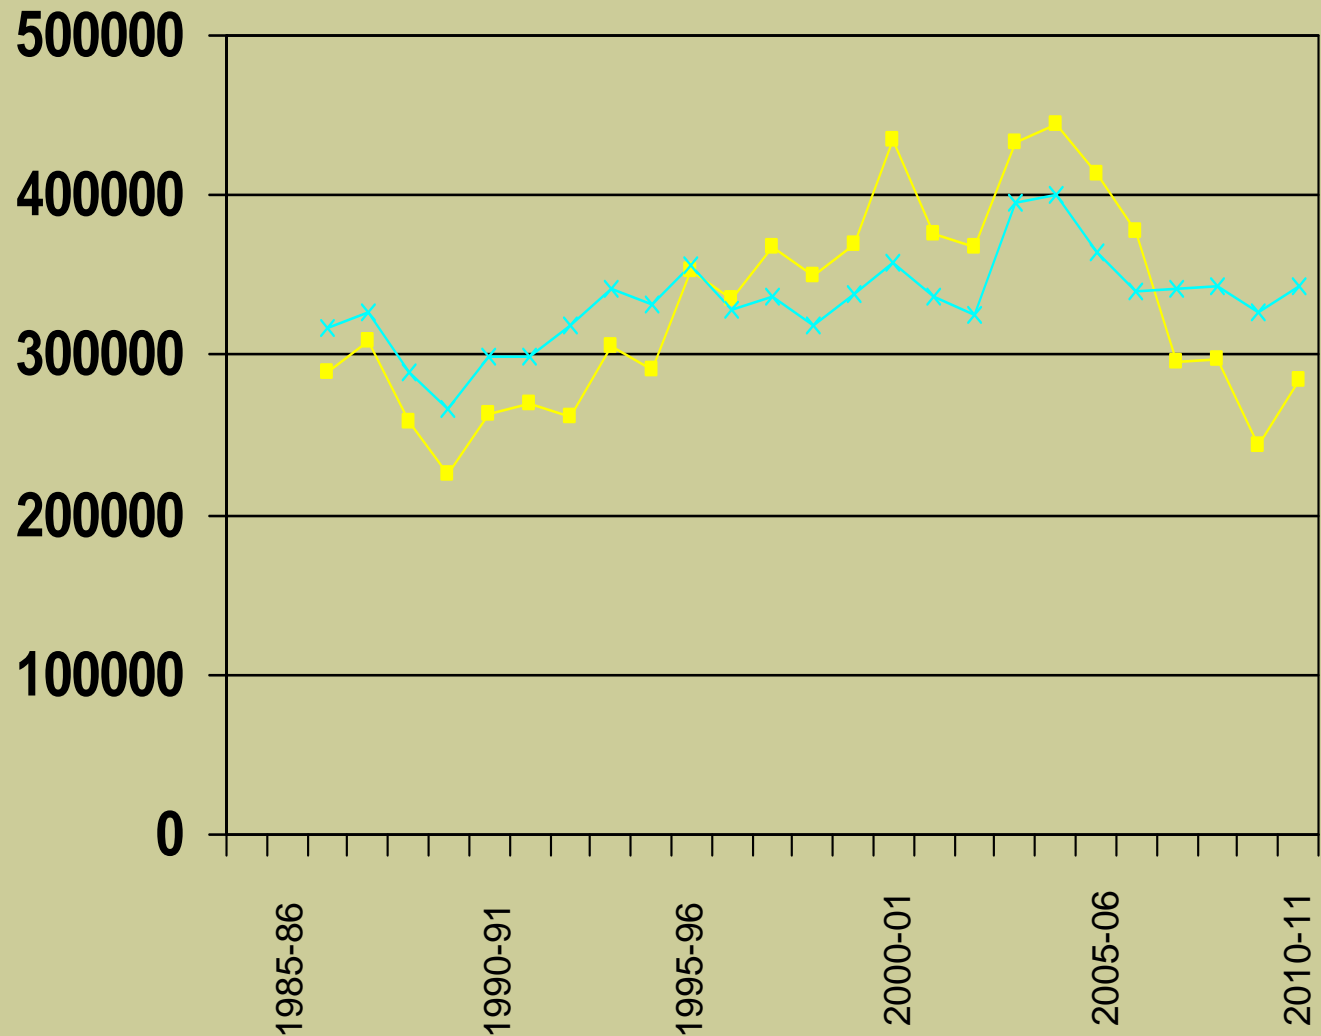

Alabama Deer Harvest by Hunting Season From 1984-85 Through the 2010-2011 Season

—■— Gun Deer Harvest —×— Man-Days of Gun Hunting

Gun Deer Harvest and Man-days of Hunting from 1986-87 Through 2010-2011

Man-days of hunting is expressed as 1/10 of actual man-days to keep scale of chart in perspective