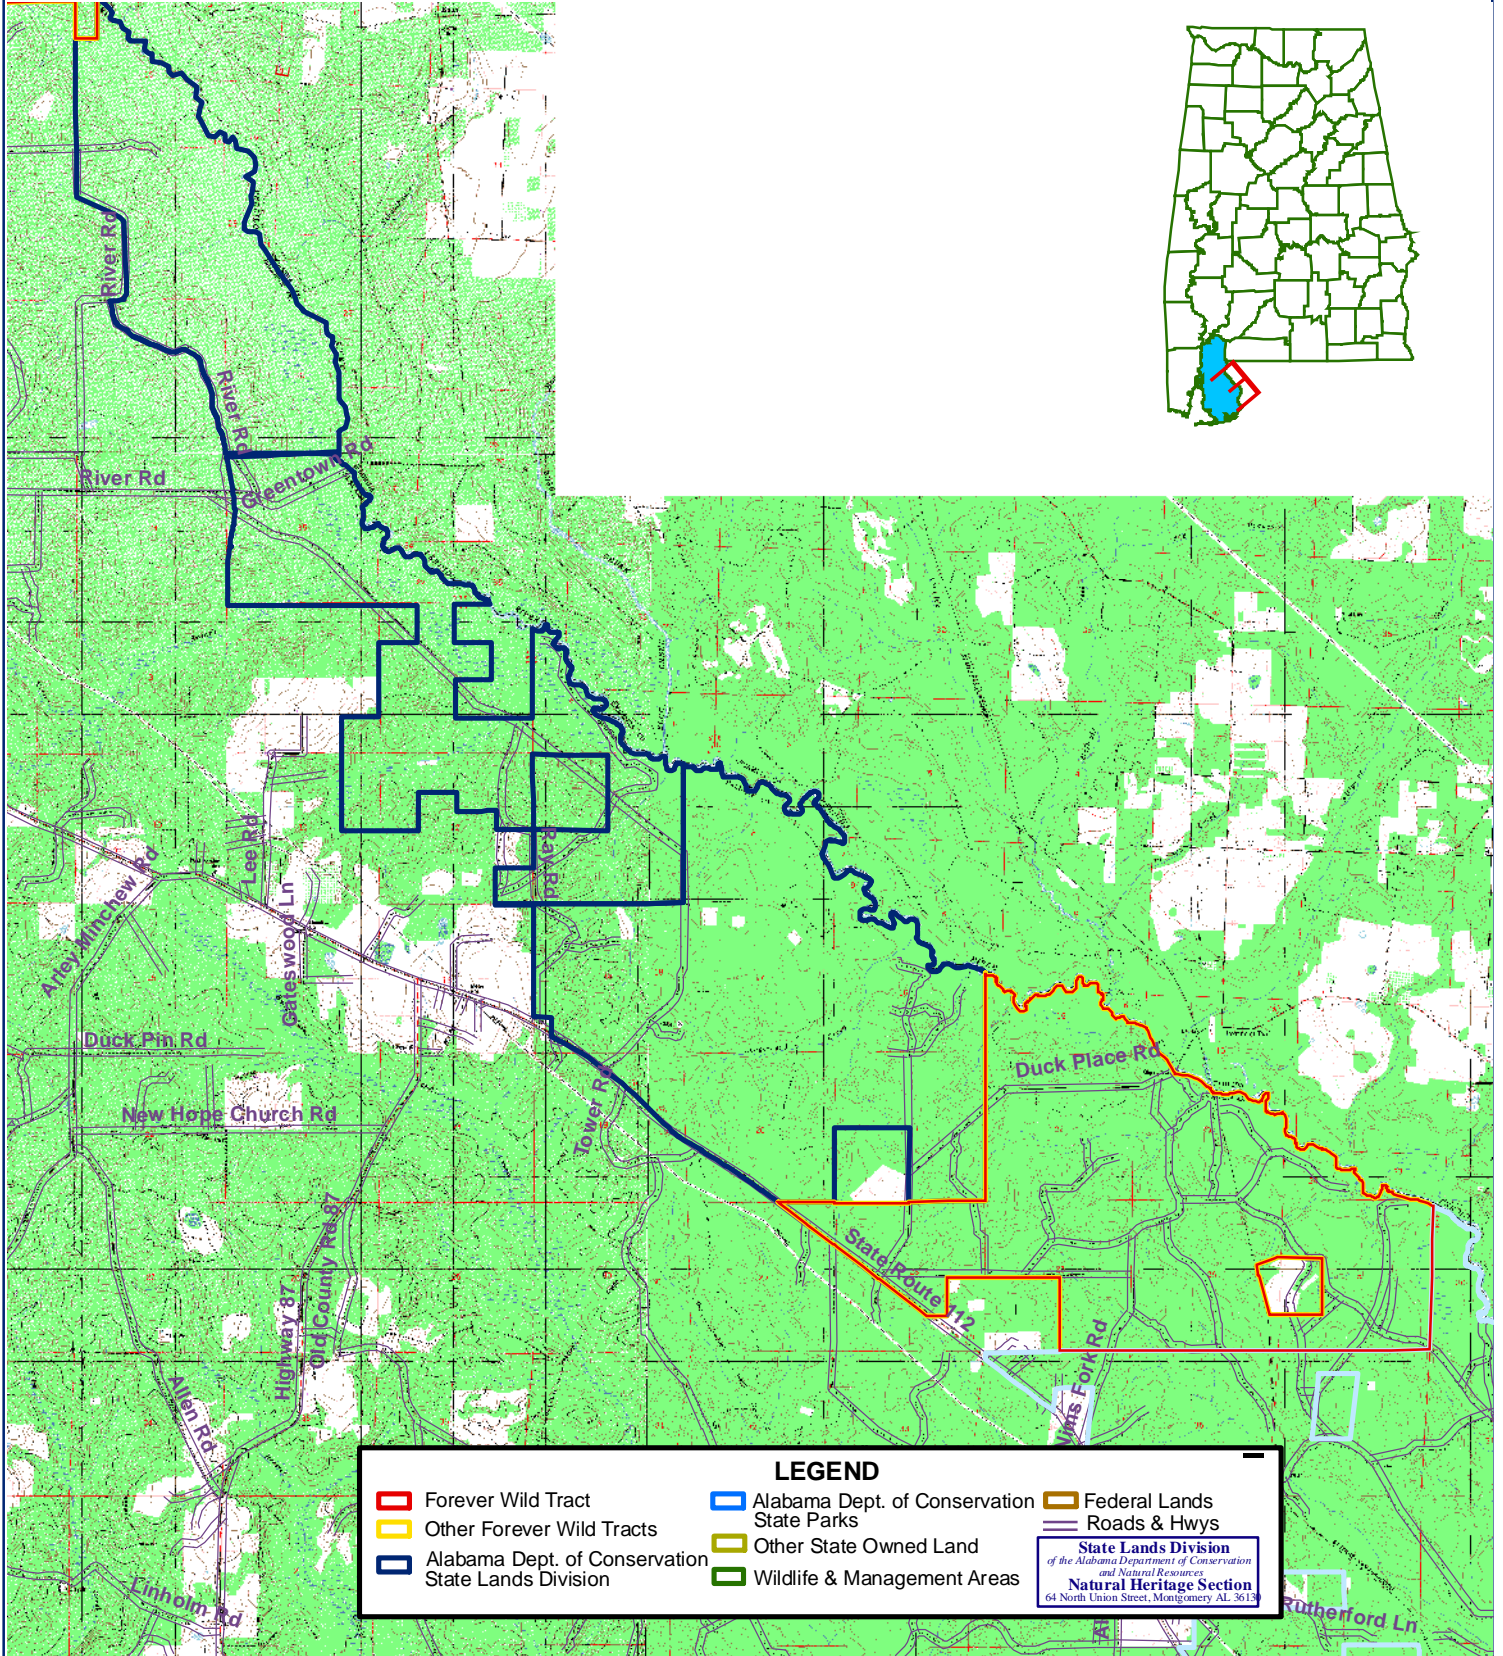

Forever Wild Program

Perdido River-Longleaf Hills Tract Addition

3,500-Acre Habitat Conservation, Outdoor Recreation,
Scientific Research and Education

LEGEND			
	Forever Wild Tract		Alabama Dept. of Conservation State Parks
	Other Forever Wild Tracts		Federal Lands
	Alabama Dept. of Conservation State Lands Division		Roads & Hwys
			Other State Owned Land
			Wildlife & Management Areas