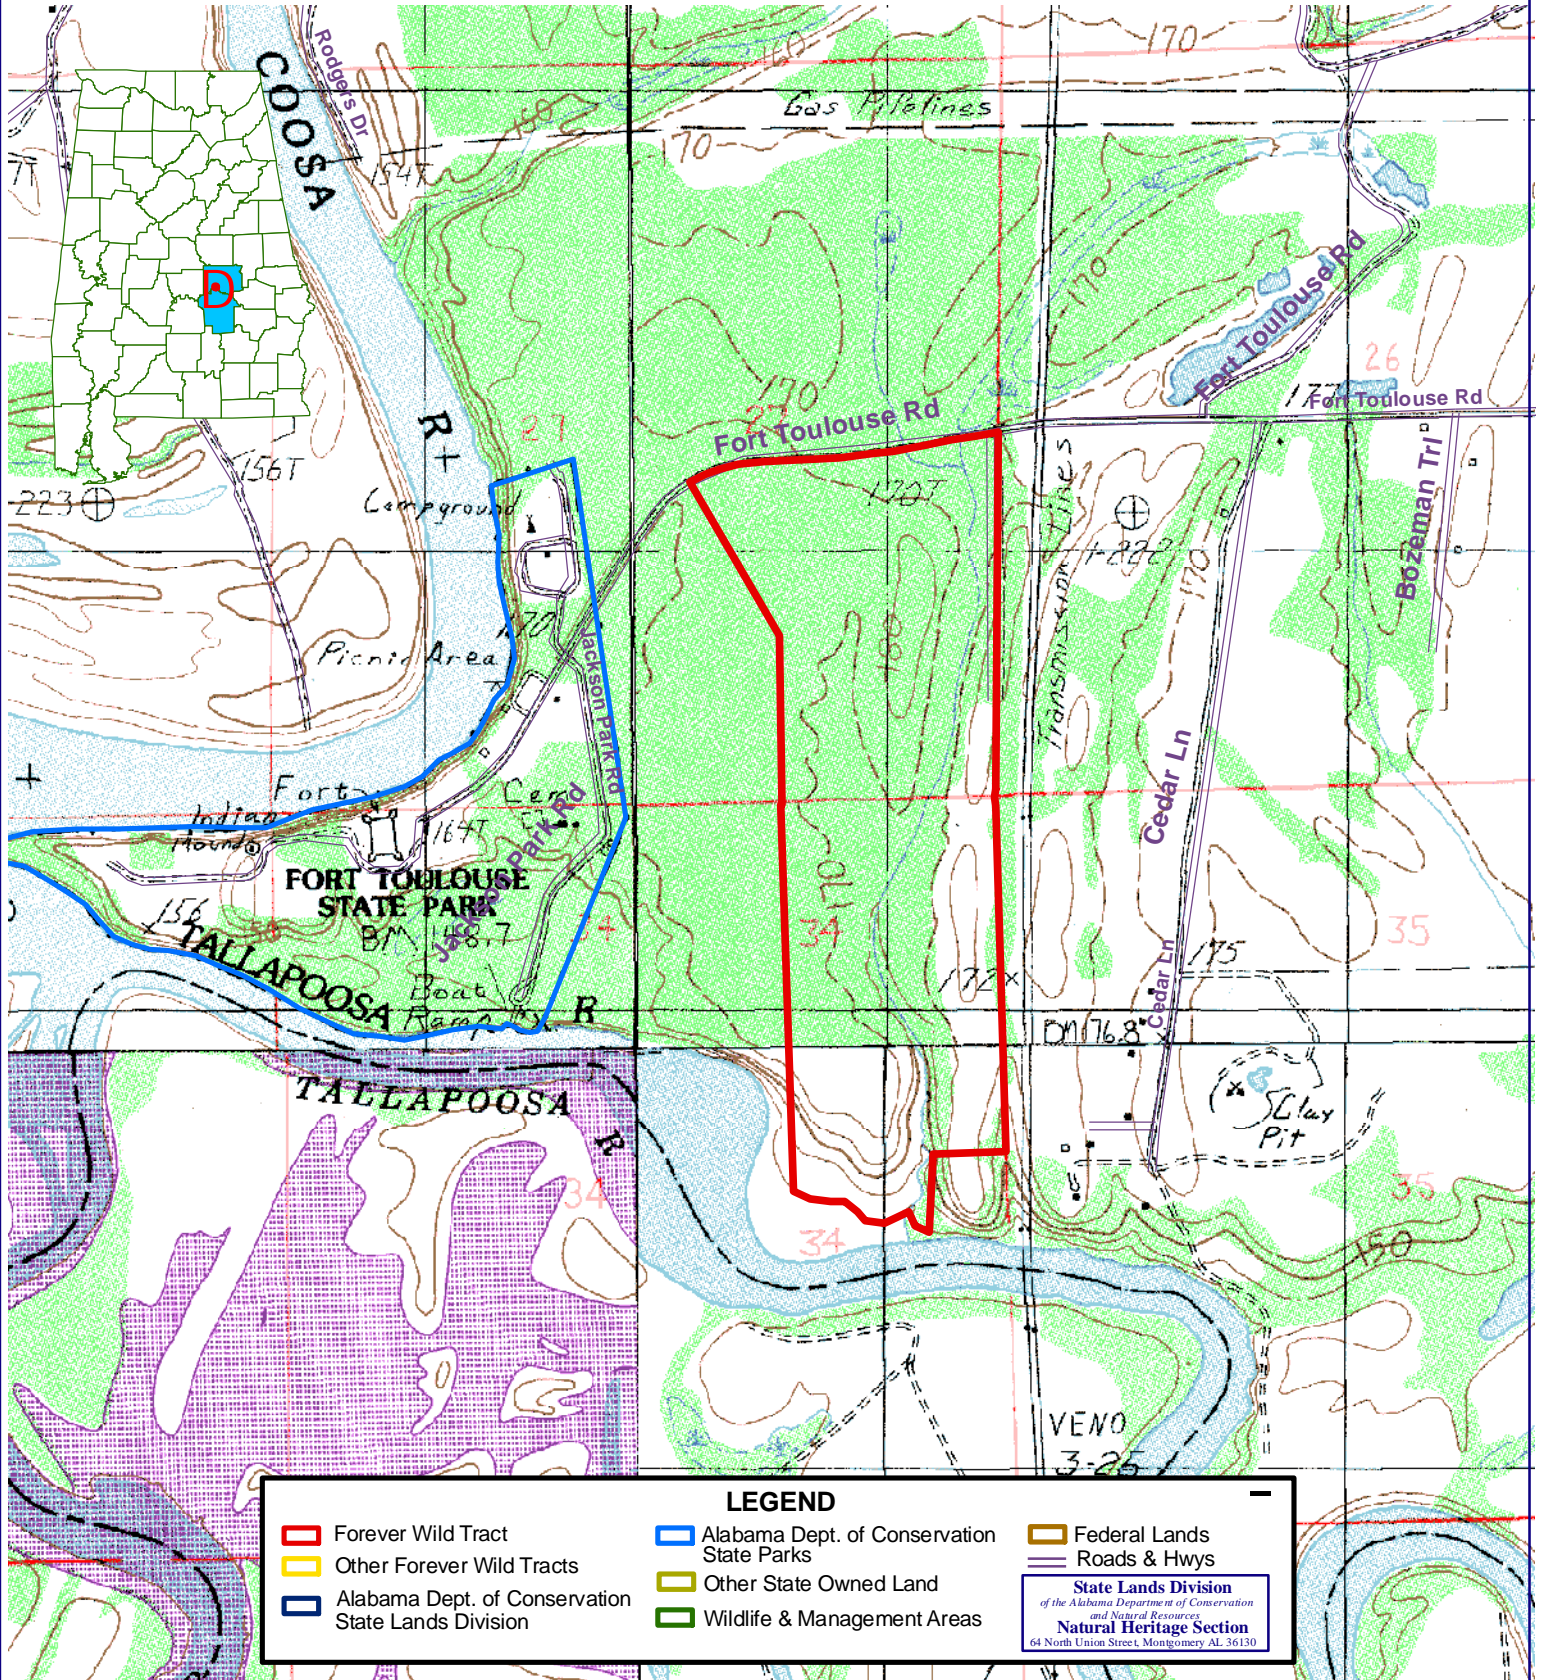

# Fort Toulouse

## 254-Acre State Park Tract

**LEGEND**

Forever Wild Tract	Alabama Dept. of Conservation State Parks	Federal Lands
Other Forever Wild Tracts	Other State Owned Land	Roads & Hwys
Alabama Dept. of Conservation State Lands Division	Wildlife & Management Areas	