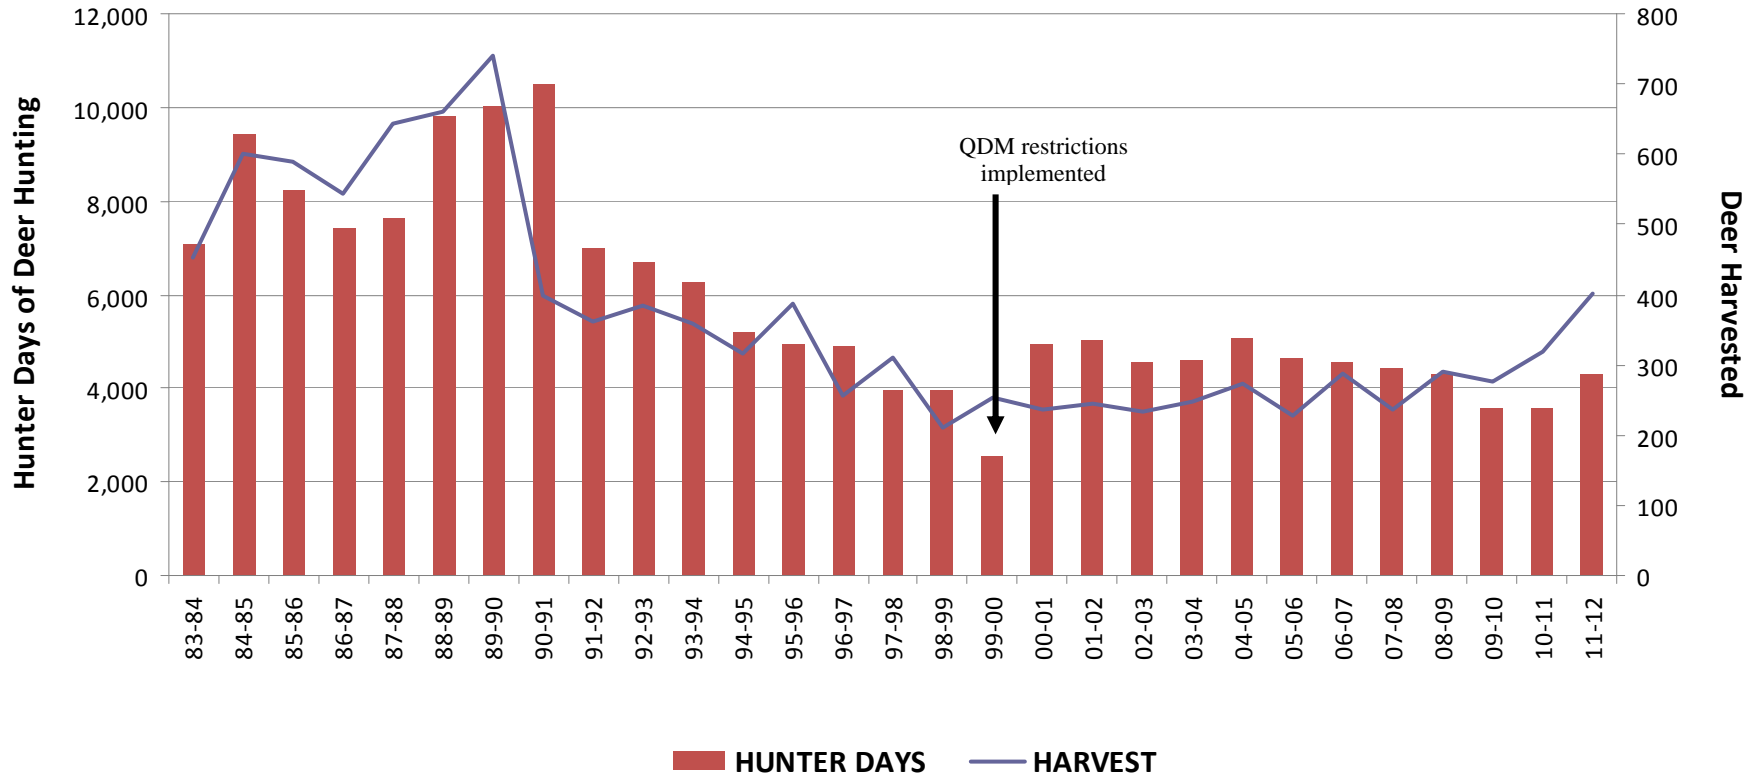

Deer Hunter Days and Deer Harvest, Barbour WMA, 1983 - 2012

Age Structure of Antlered Buck Harvest, Barbour WMA, 1992 - 2012