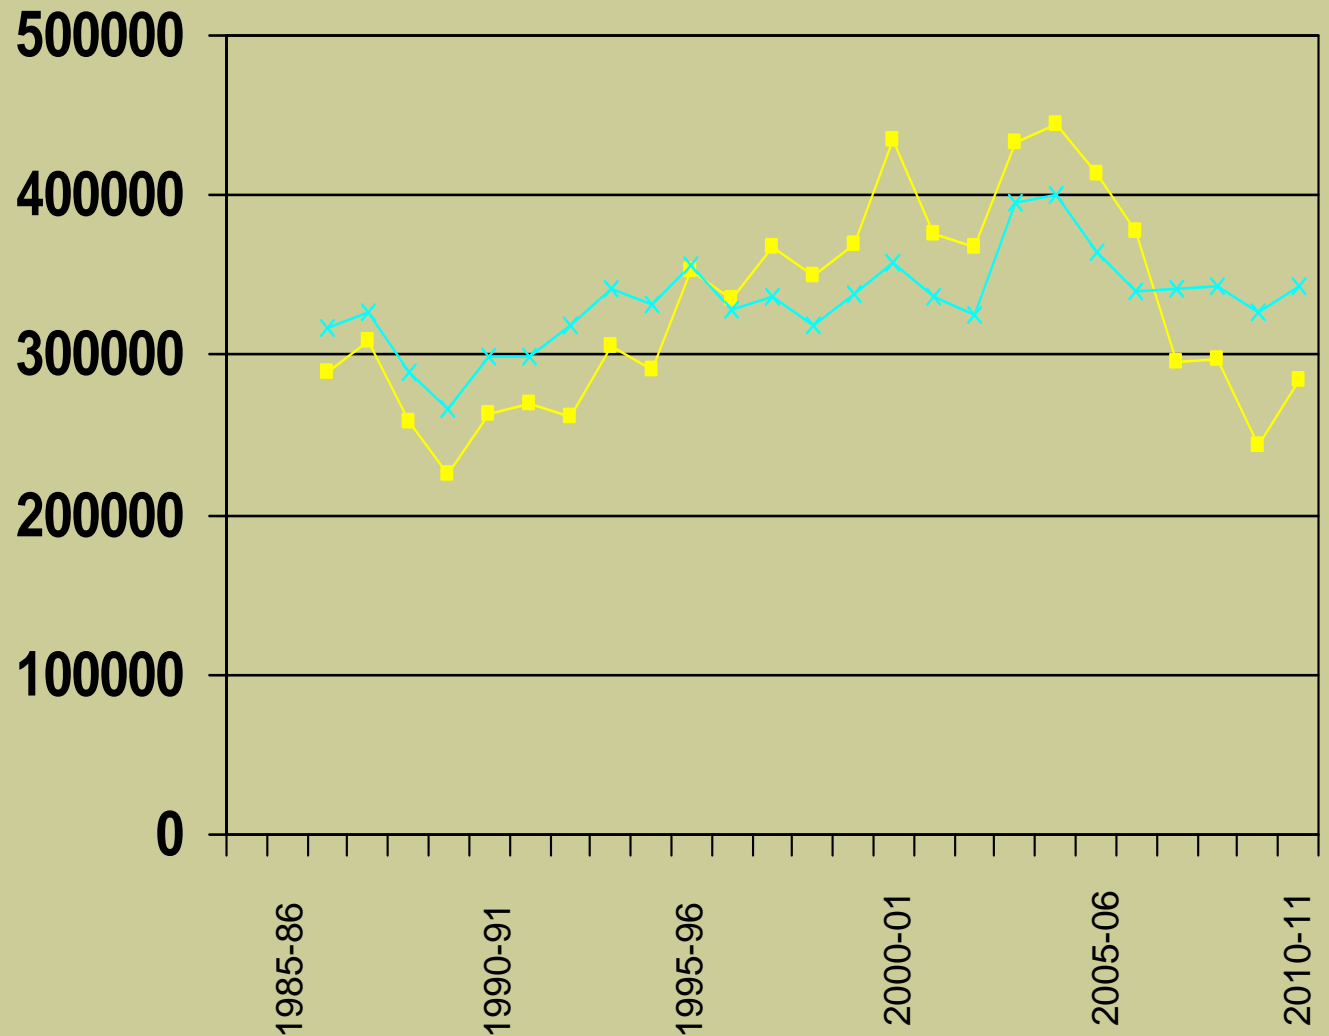

Alabama Deer Harvest by Hunting Season From 1984-85 Through the 2010-2011 Season

—■— Gun Deer Harvest —×— Man-Days of Gun Hunting

Gun Deer Harvest and Man-days of Hunting from 1986-87 Through 2010-2011

Man-days of hunting is expressed as 1/10 of actual man-days to keep scale of chart in perspective