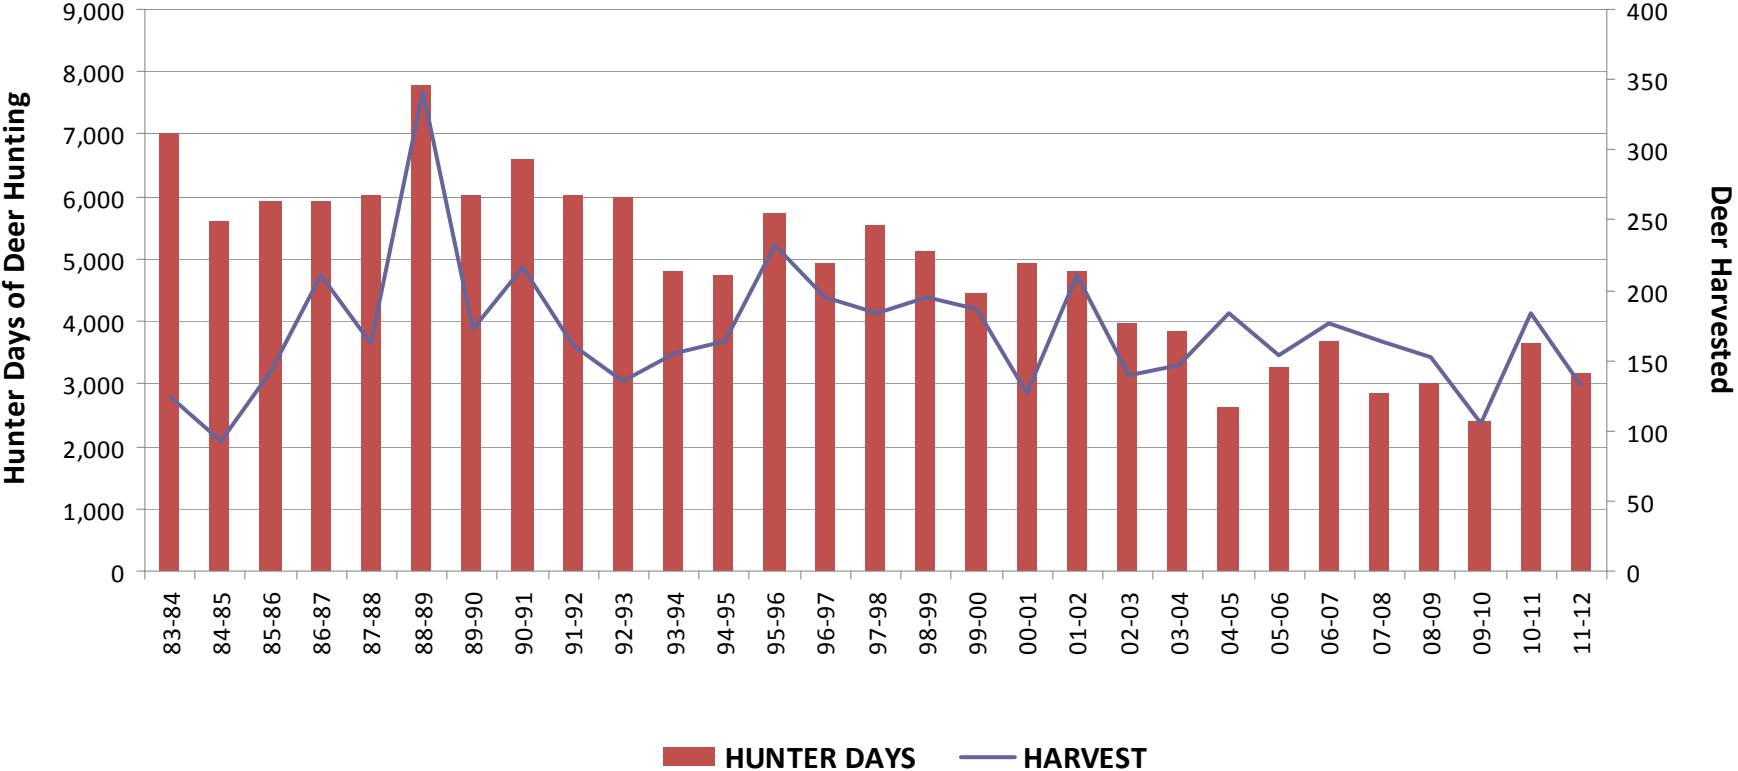

Deer Hunter Days and Deer Harvest, Hollins WMA, 1983 - 2012

Age Structure of Antlered Buck Harvest, Hollins WMA, 1992 - 2012