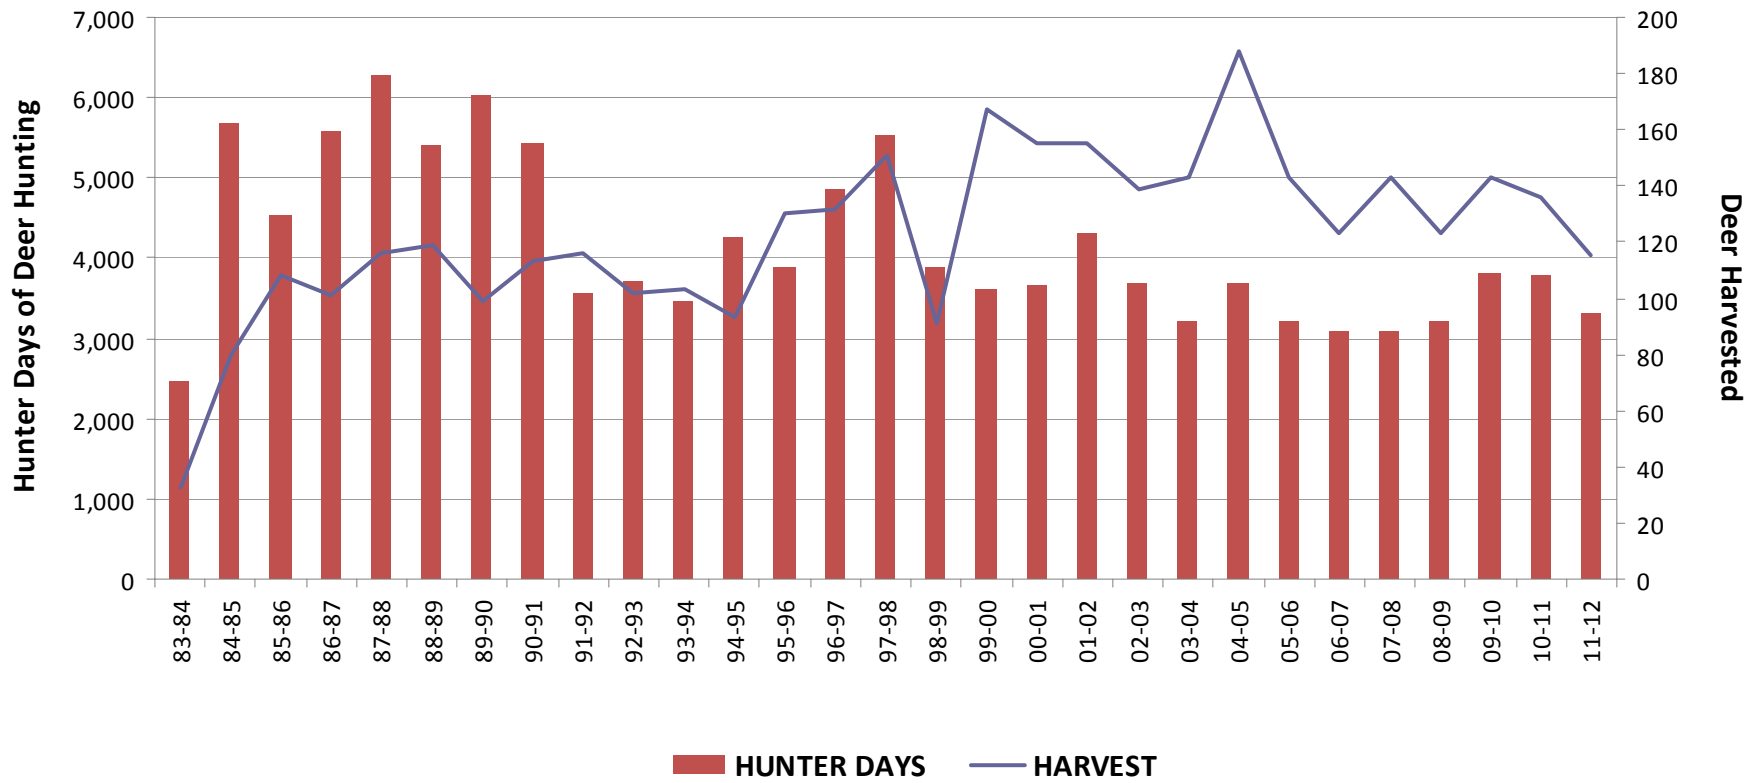

Deer Hunter Days and Deer Harvest, Little River WMA, 1983 - 2012

Age Structure of Antlered Buck Harvest, Little River WMA, 1992 - 2012