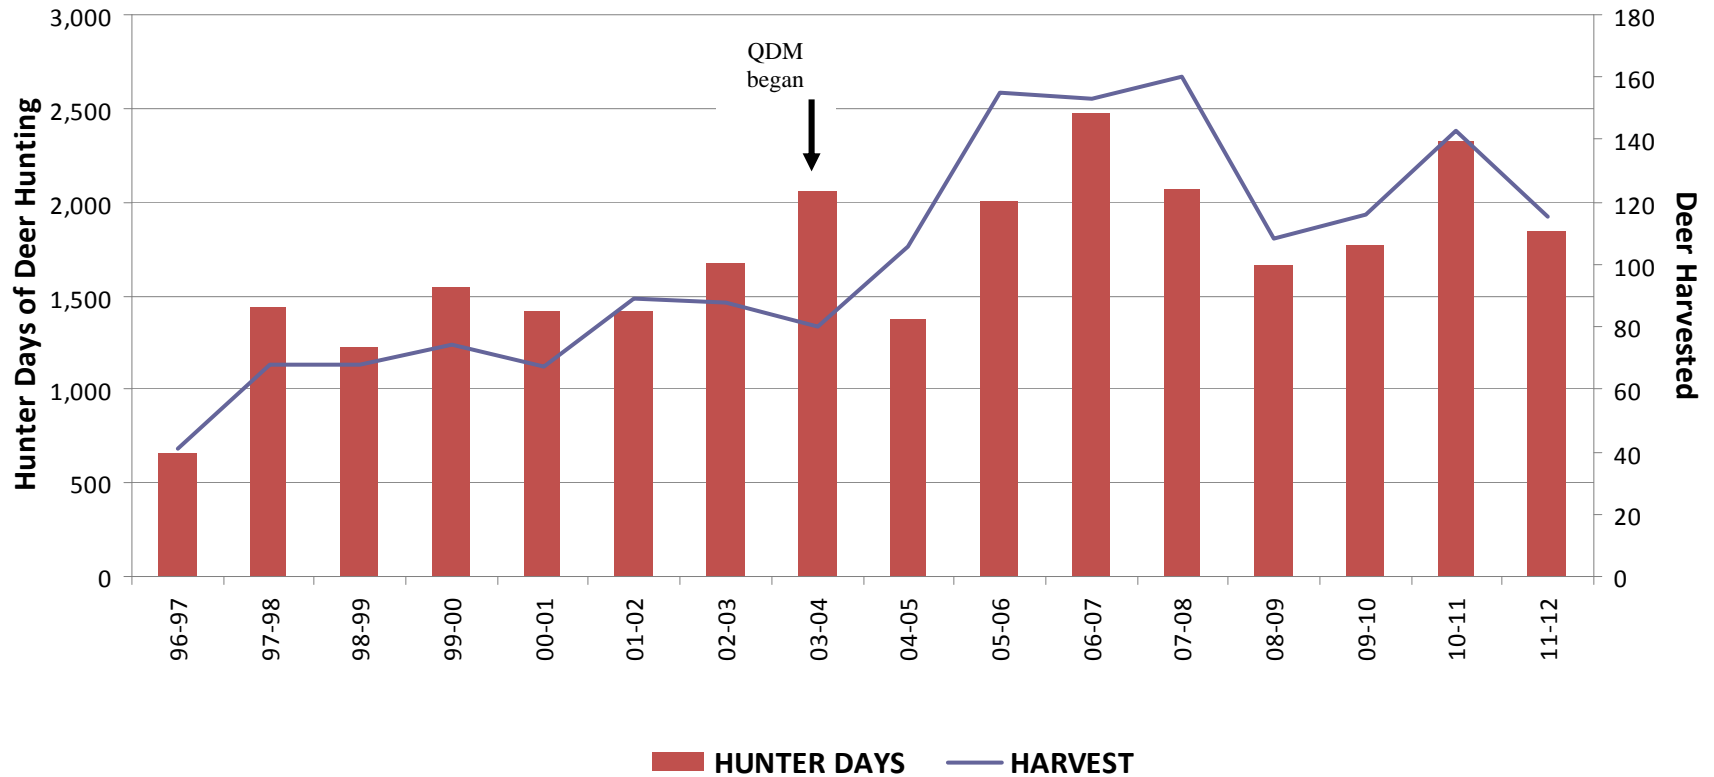

Deer Hunter Days and Deer Harvest, Lowndes WMA, 1996 - 2012

Age Structure of Antlered Buck Harvest, Lowndes WMA, 1996 - 2012