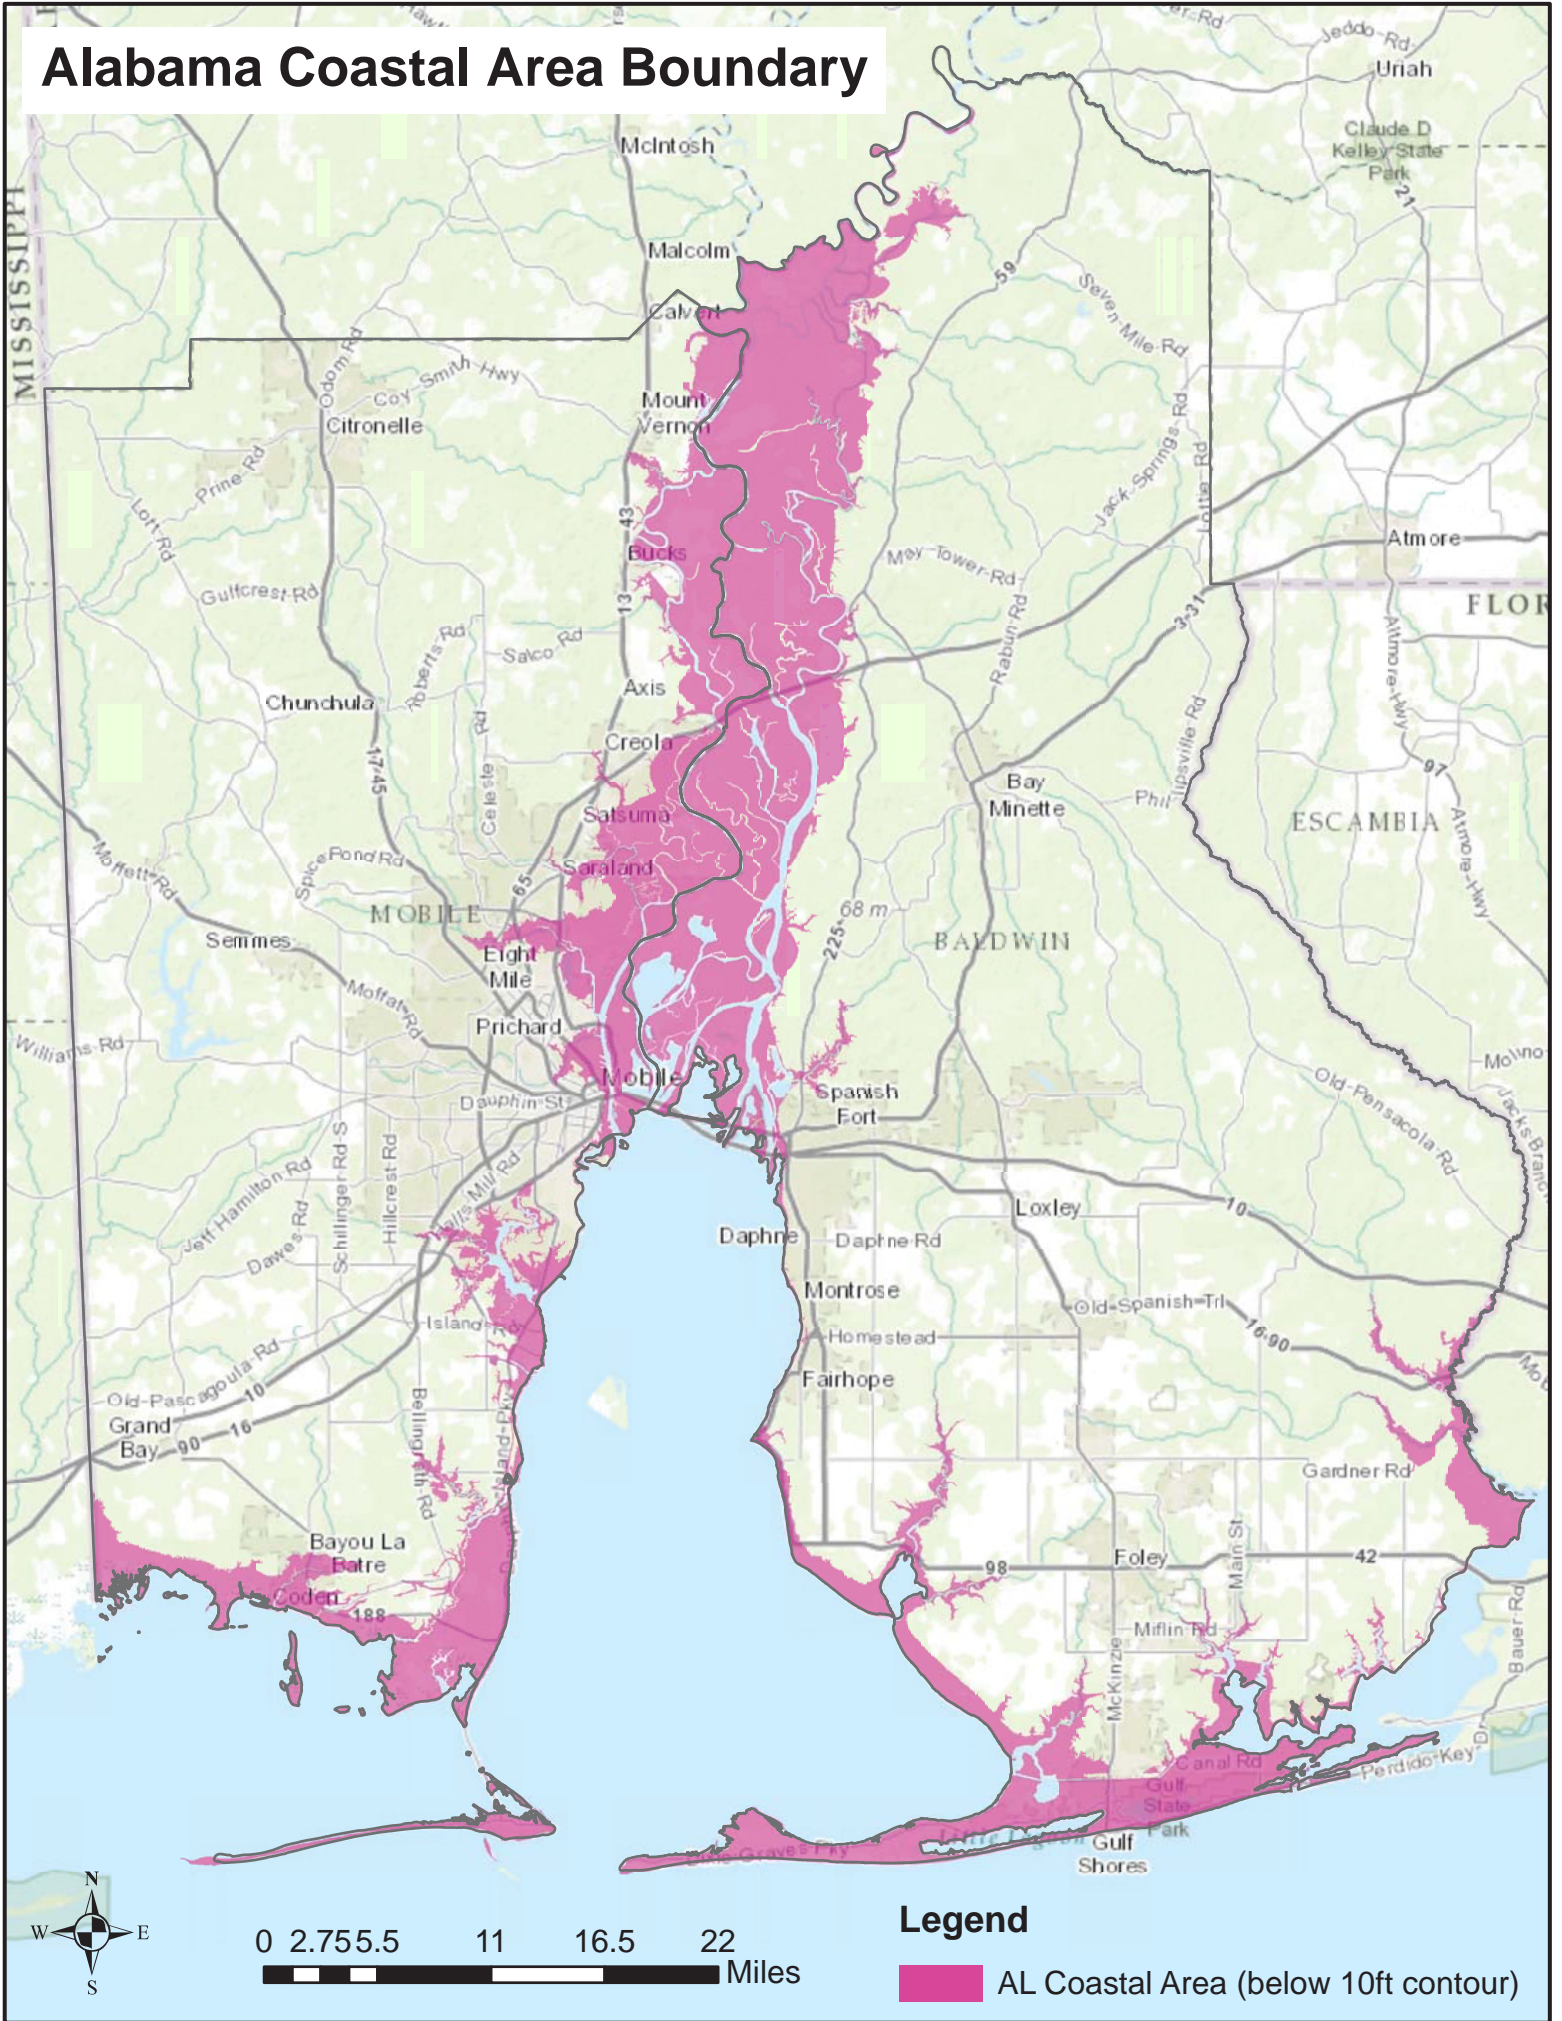

Alabama Coastal Area Boundary

Legend

 AL Coastal Area (below 10ft contour)