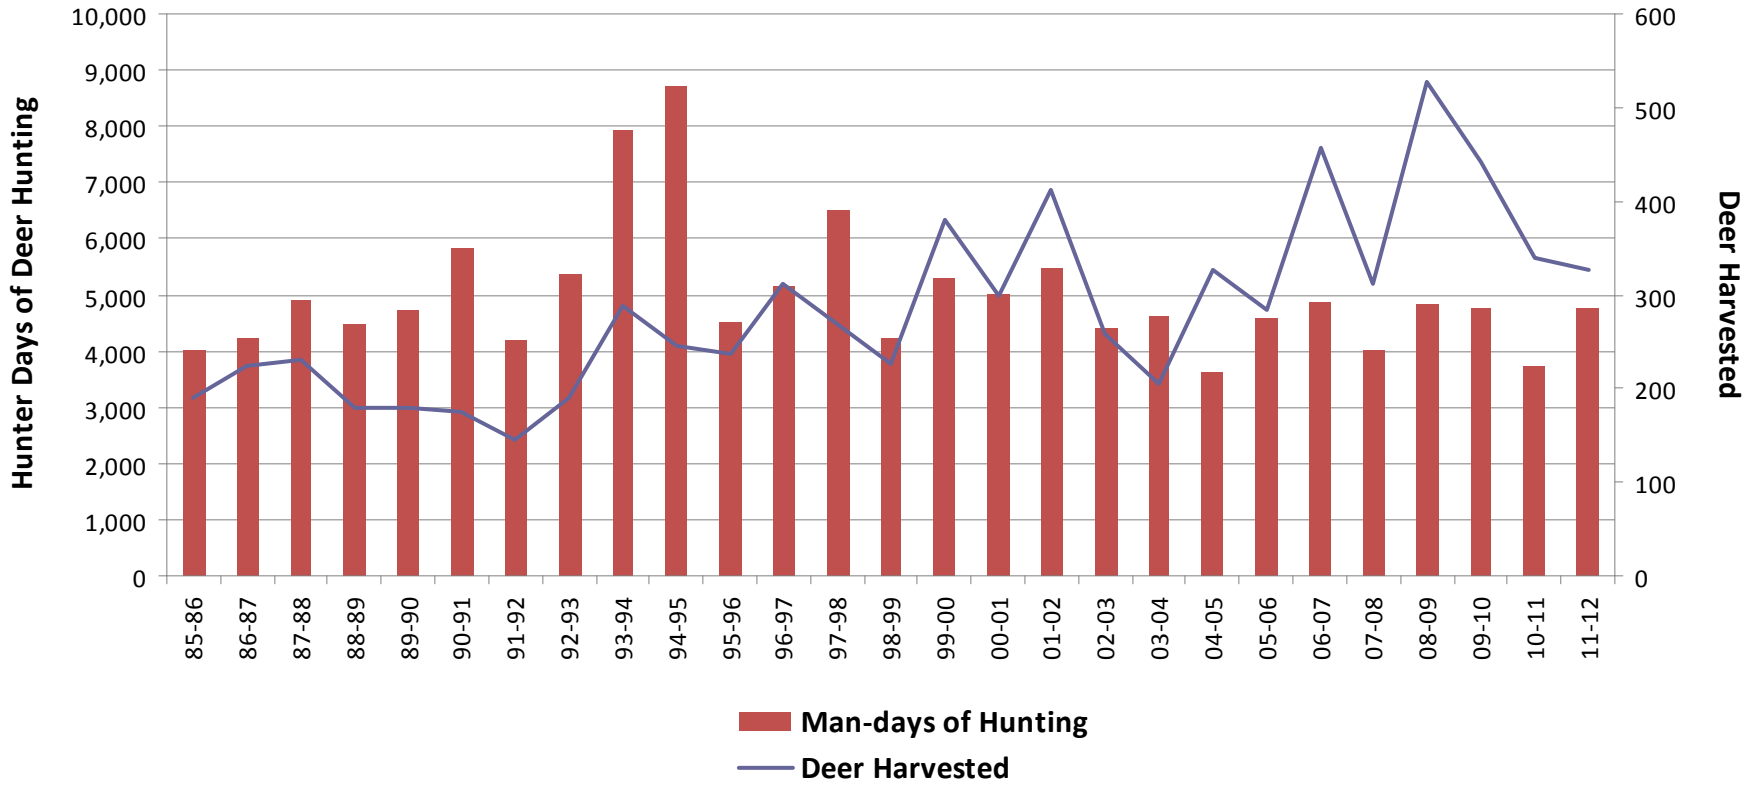

Man-days Deer Hunting & Deer Harvest, Blue Spring WMA, 1985 - 2012

Age Structure of Antlered Bucks Harvested, Blue Spring WMA, 1988 - 2012