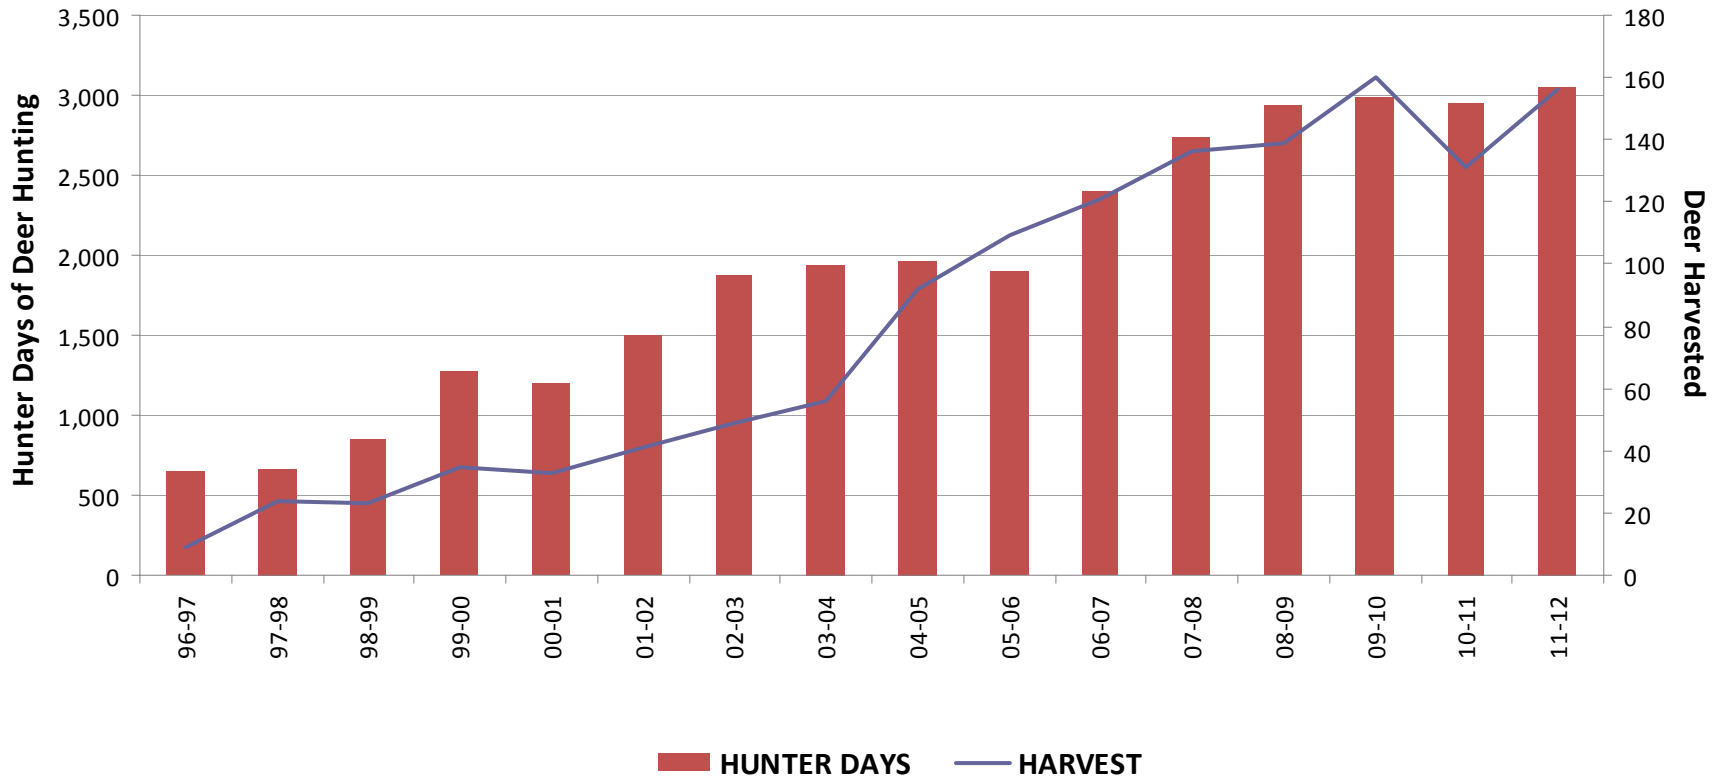

### MAN DAYS AND DEER HARVEST FOR WILLIAM R. IRELAND, SR.-CAHABA RIVER WMA 1995-2012

**AGE STRUCTURE OF ANTLERED BUCKS FOR WILLIAM R. IRELAND, SR.-CAHABA RIVER  
WMA**