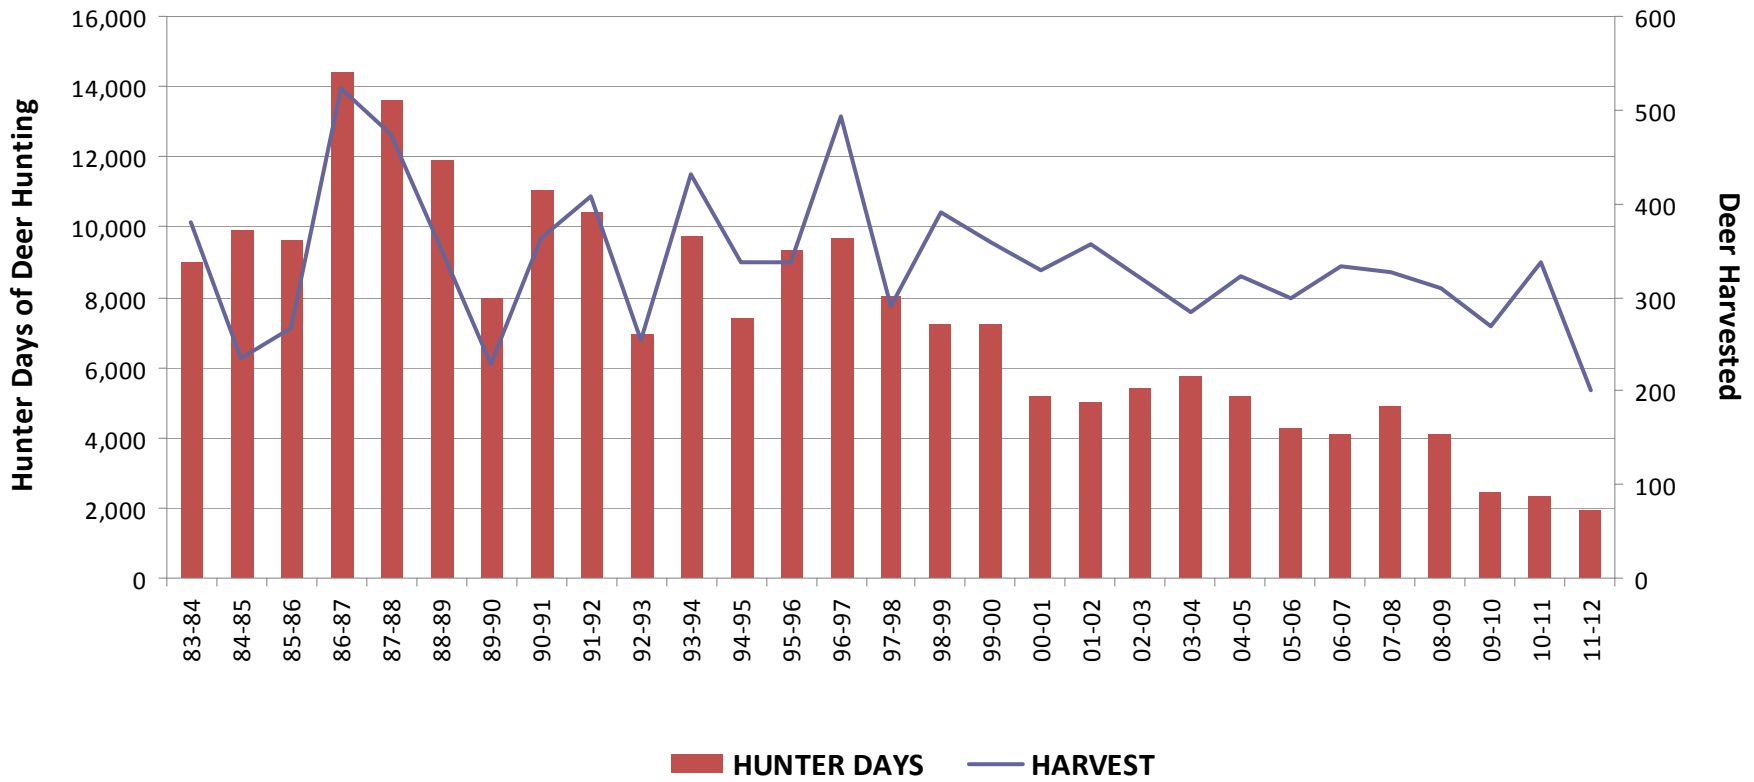

# Deer Hunter Days and Deer Harvest, Choccolocco WMA, 1983 - 2012

### Age Structure of Antlered Buck Harvest, Choccolocco WMA, 1992 - 2012