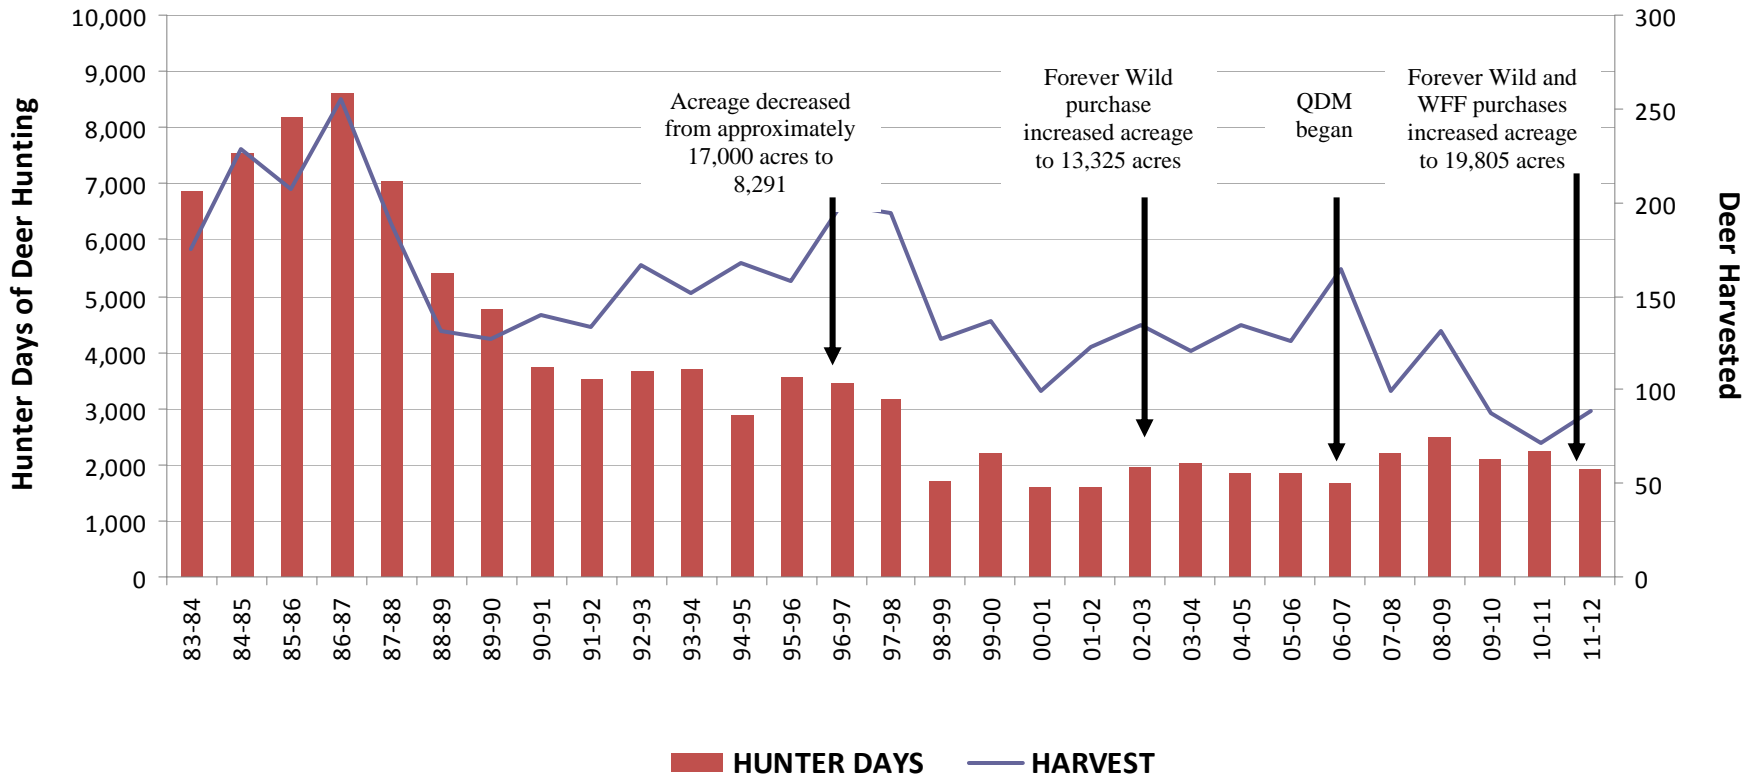

Deer Hunter Days and Deer Harvest, Lauderdale WMA, 1983 - 2012

Age Structure of Antlered Buck Harvest, Lauderdale WMA, 1992 - 2012