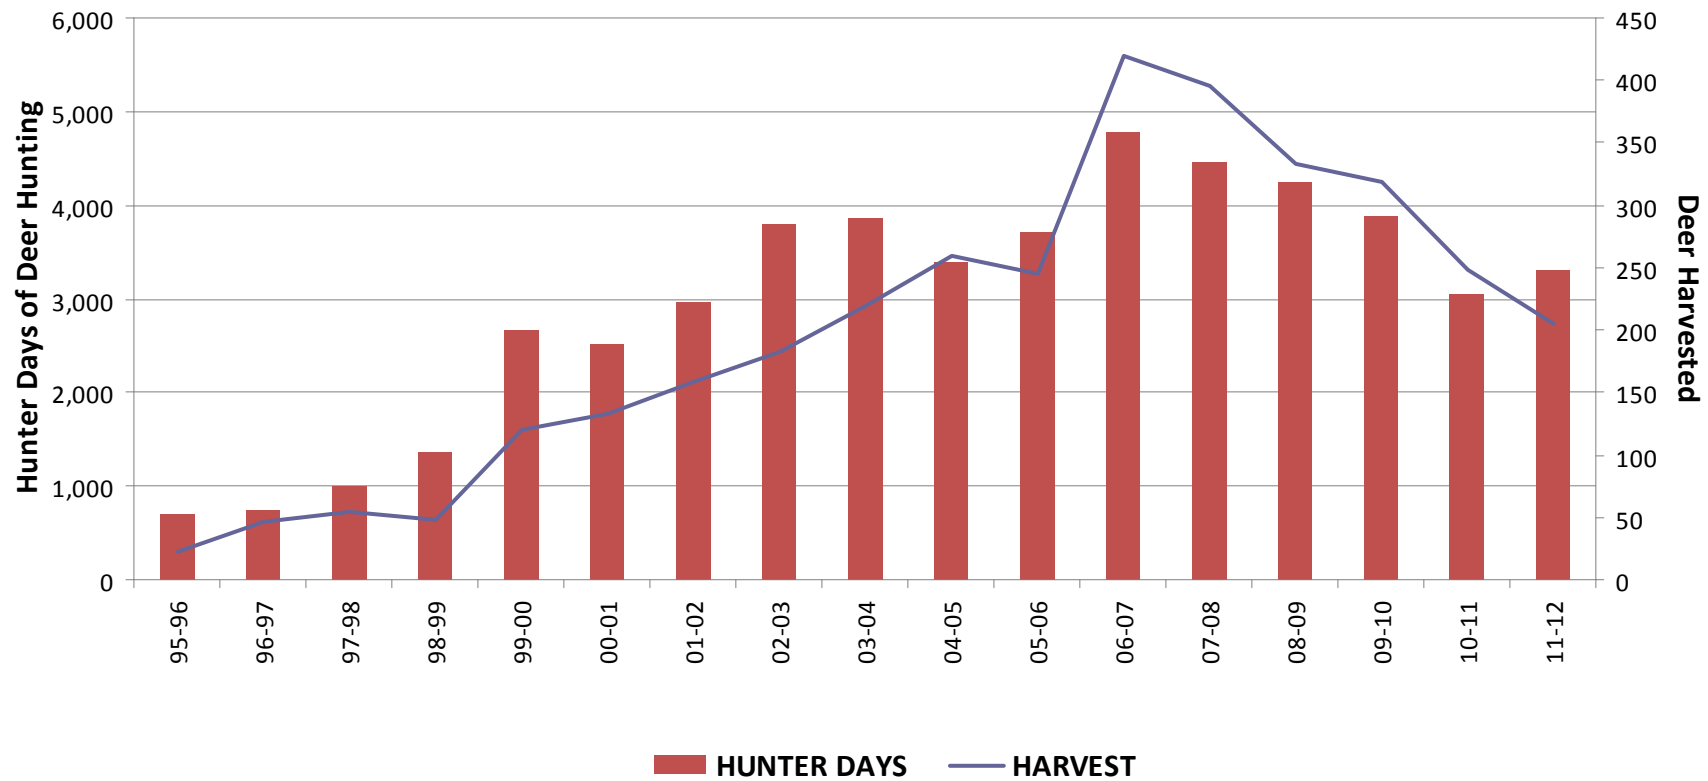

Deer Hunter Days and Deer Harvest, Mulberry Fork WMA, 1995 - 2012

Age Structure of Antlered Buck Harvest, Mulberry Fork WMA, 1995 - 2012