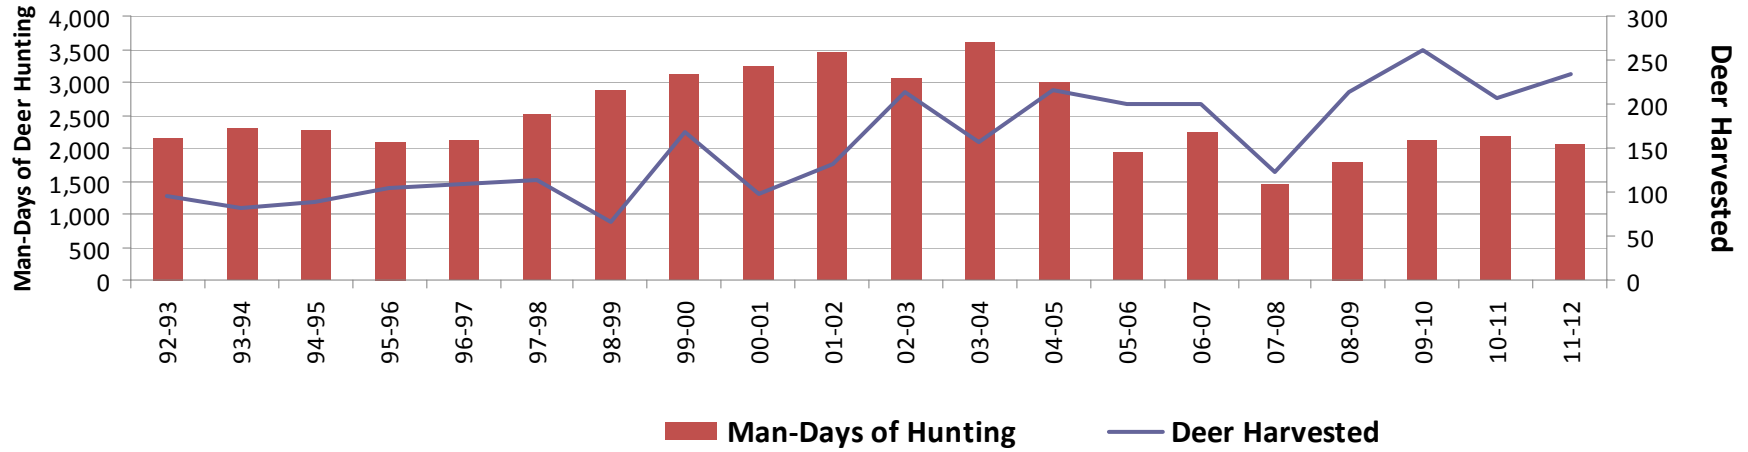

Harvest and Man-days of Deer Hunting, Sam R. Murphy WMA, 1993-2012

Age Structure of Antlered Buck Harvest, Sam R. Murphy WMA, 1993 - 2012