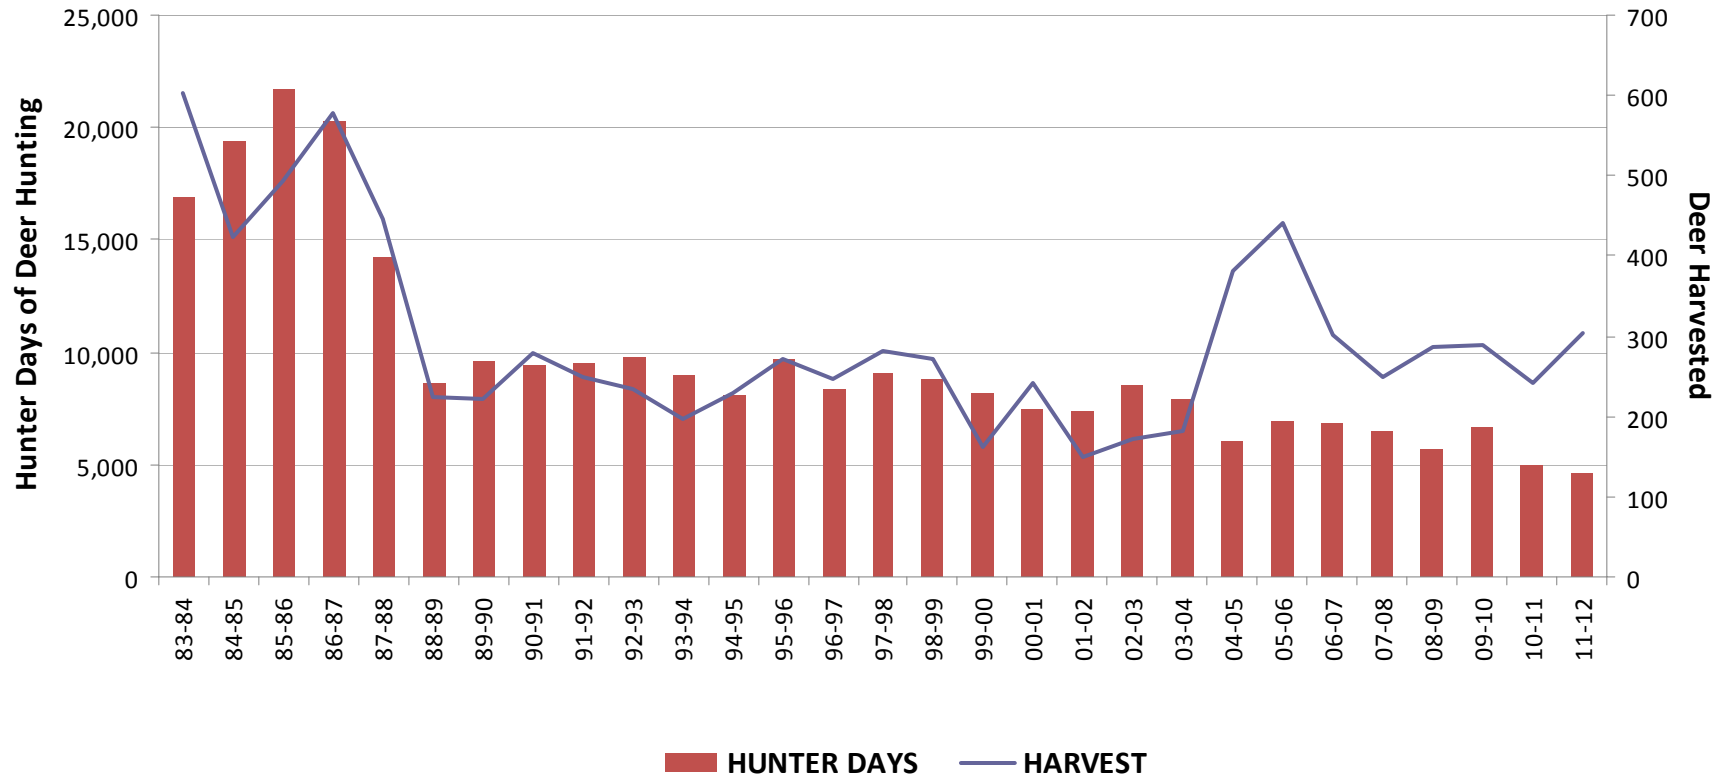

## Deer Hunter Days and Deer Harvest, Skyline WMA, 1983 - 2012

### Age Structure of Antlered Buck Harvest, Skyline WMA, 1992 - 2012