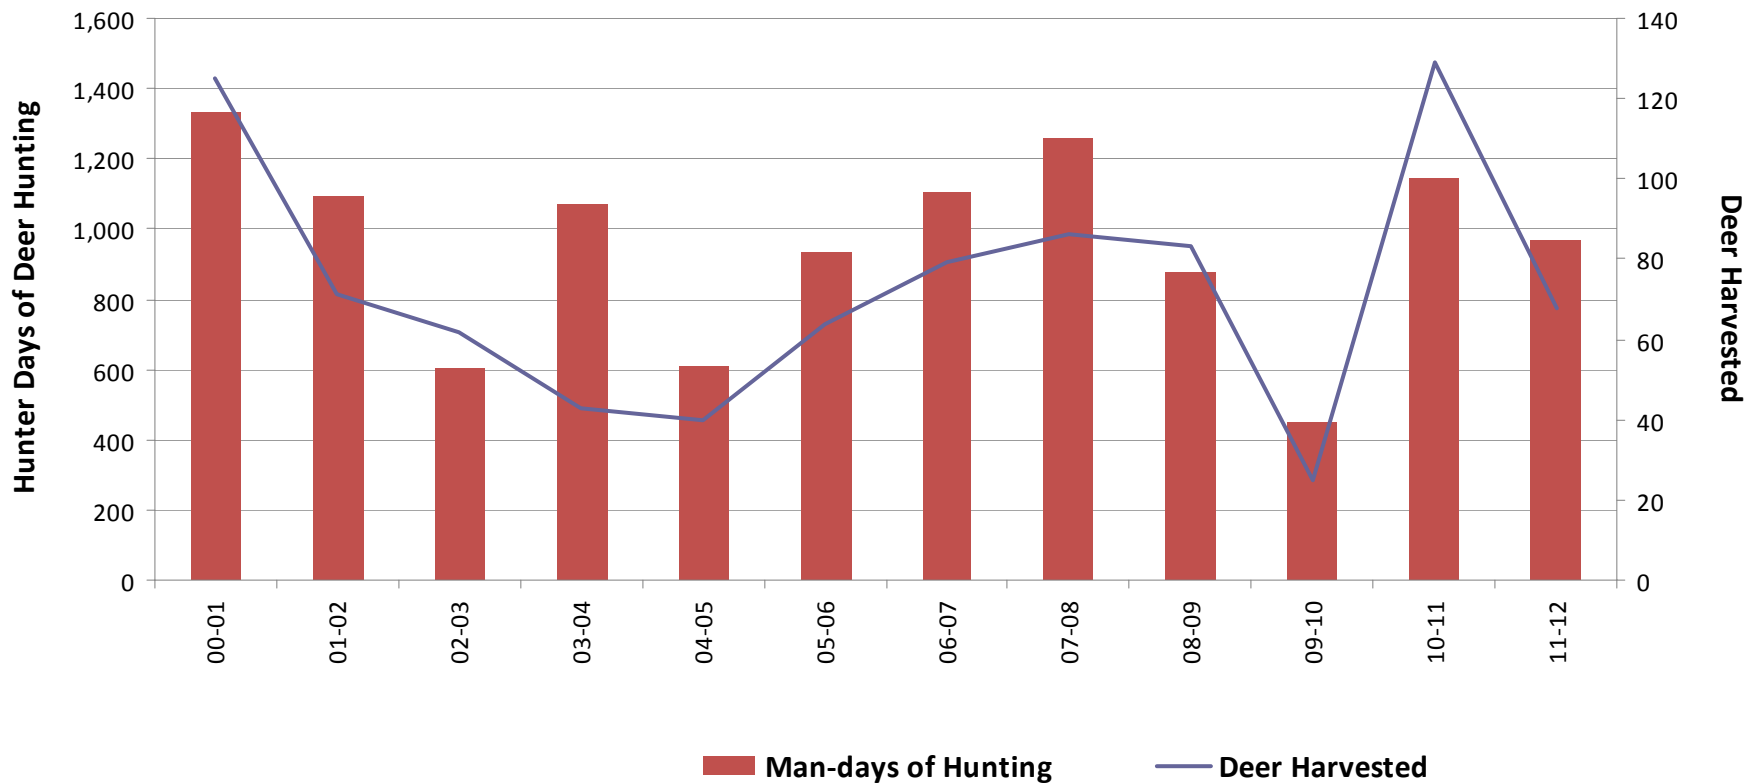

### Deer Hunter Days and Deer Harvest, Upper Delta "A" WMA, 2000 - 2012

### Deer Hunter Days and Deer Harvest, Upper Delta "B" WMA, 2000 - 2012